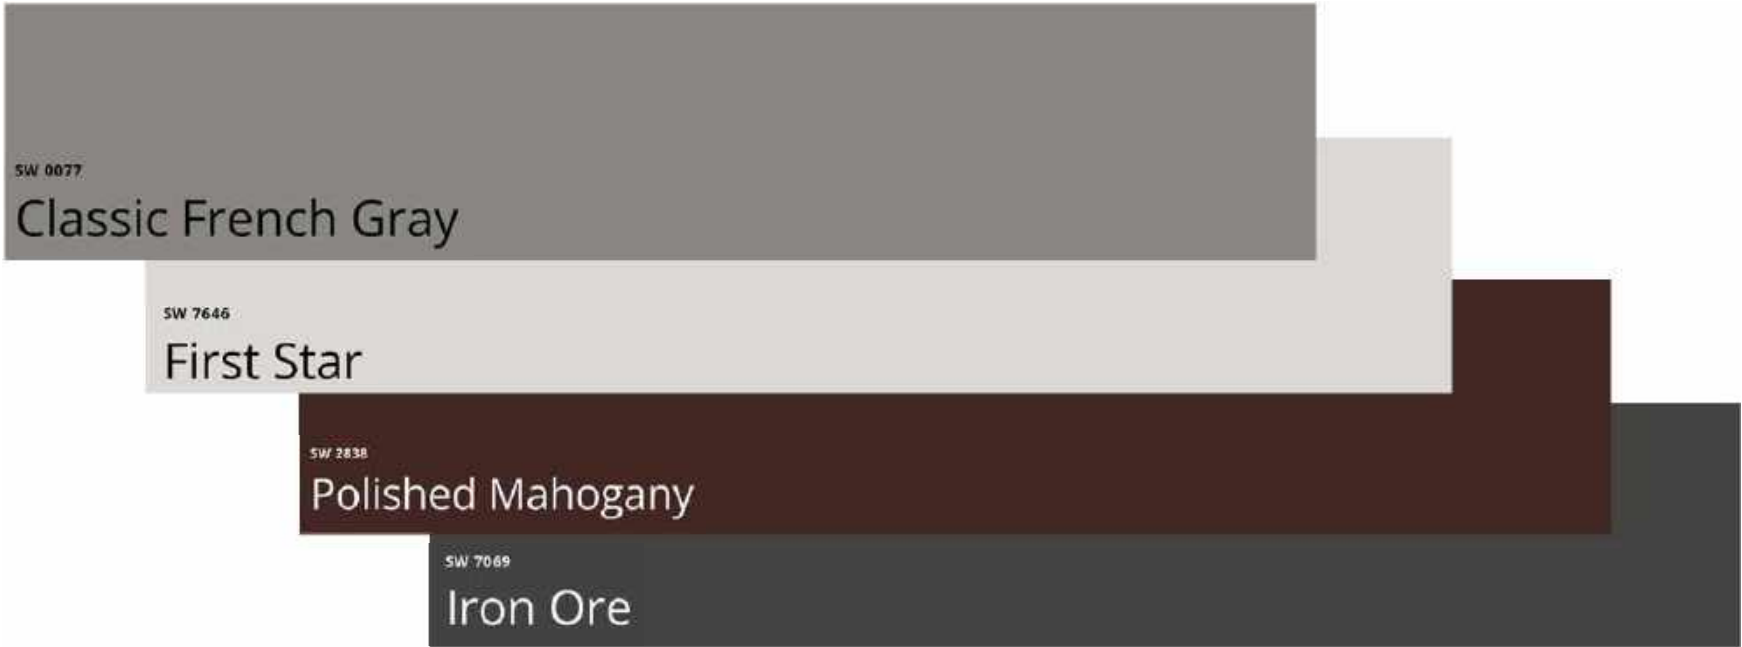

Color Scheme: #27-GH

Base (Body) Color	Trim	Front Door	Garage Door Options	Optional Accent
<i>SW 0077 Classic French Gray</i>	<i>SW 7646 First Star</i>	<i>SW 2838 Polished Mahogany</i>	<i>Same as base color or SW 7069 Iron Ore</i>	<i>SW 7069 Iron Ore</i>