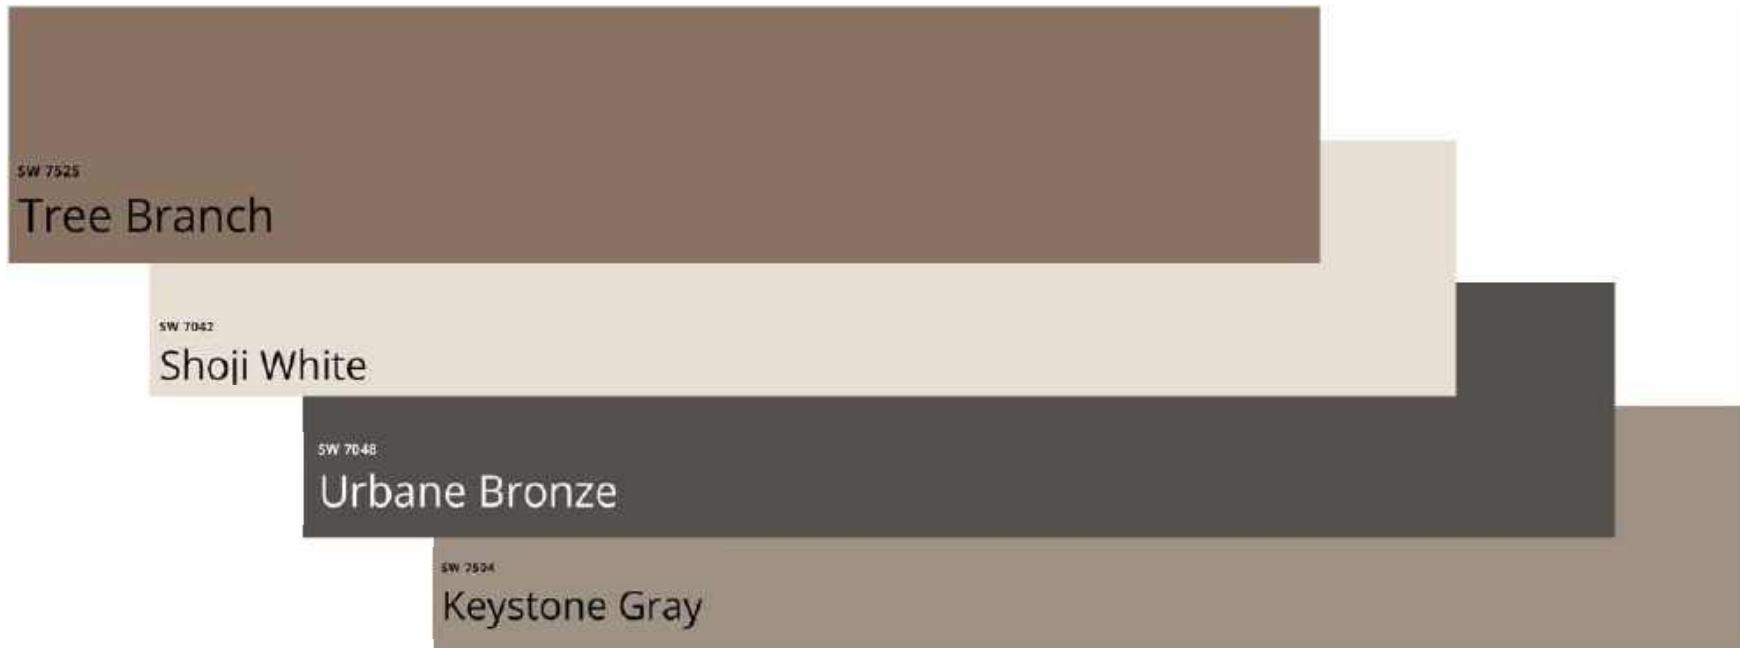

Color Scheme: #12-WM

Base (Body) Color	Trim	Front Door	Garage Door Options	Optional Accent
<i>SW 7525 Tree Branch</i>	<i>SW 7042 Shoji White</i>	<i>SW 7048 Urbane Bronze</i>	<i>Same as base color or SW 7504 Keystone Gray</i>	<i>SW 7504 Keystone Gray</i>