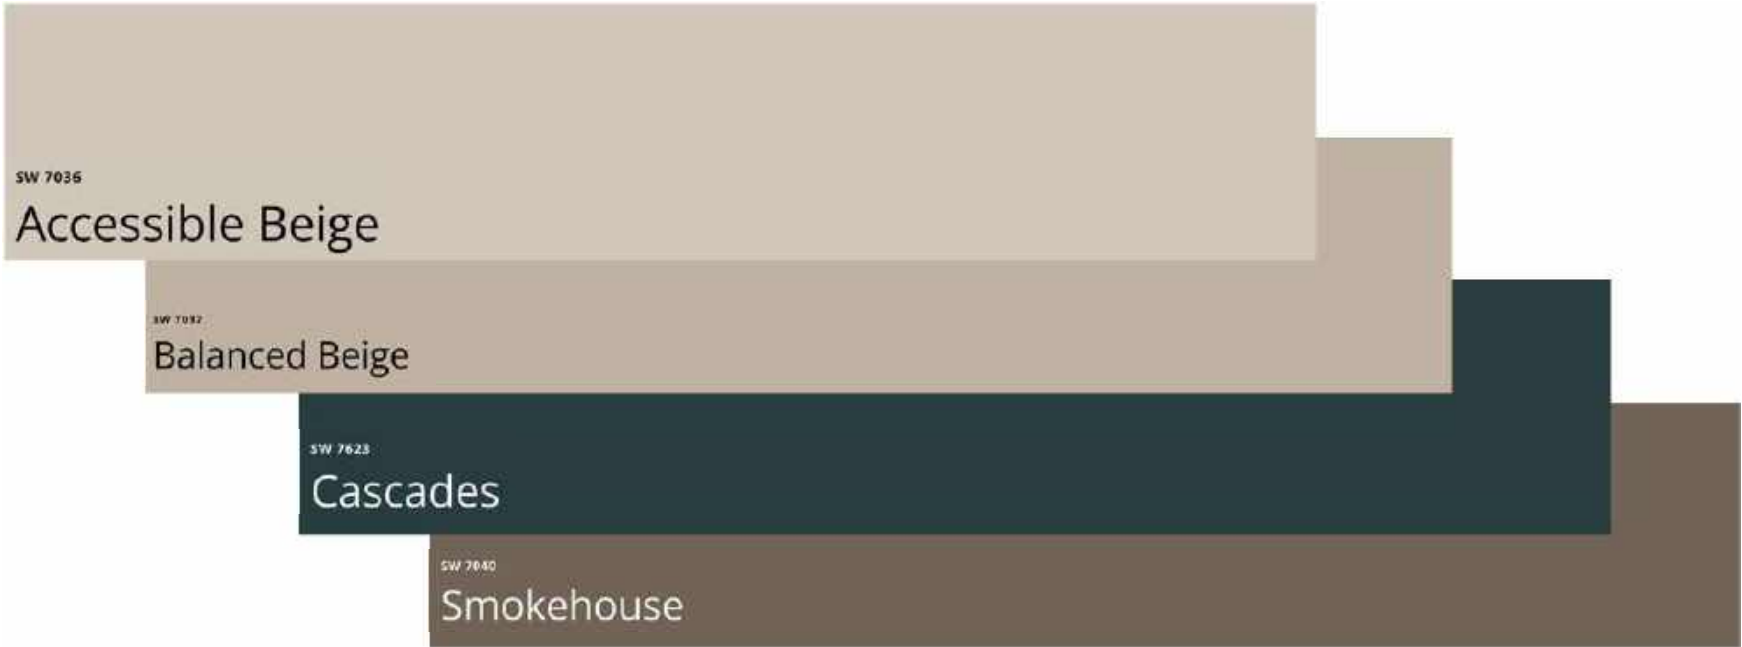

Color Scheme: #9-WM

Base (Body) Color	Trim	Front Door	Garage Door Options	Optional Accent
<i>SW 7036 Accessible Beige</i>	<i>SW 7037 Balanced Beige</i>	<i>SW 7623 Cascades</i>	<i>Same as base color or SW 7040 Smokehouse</i>	<i>SW 7040 Smokehouse</i>