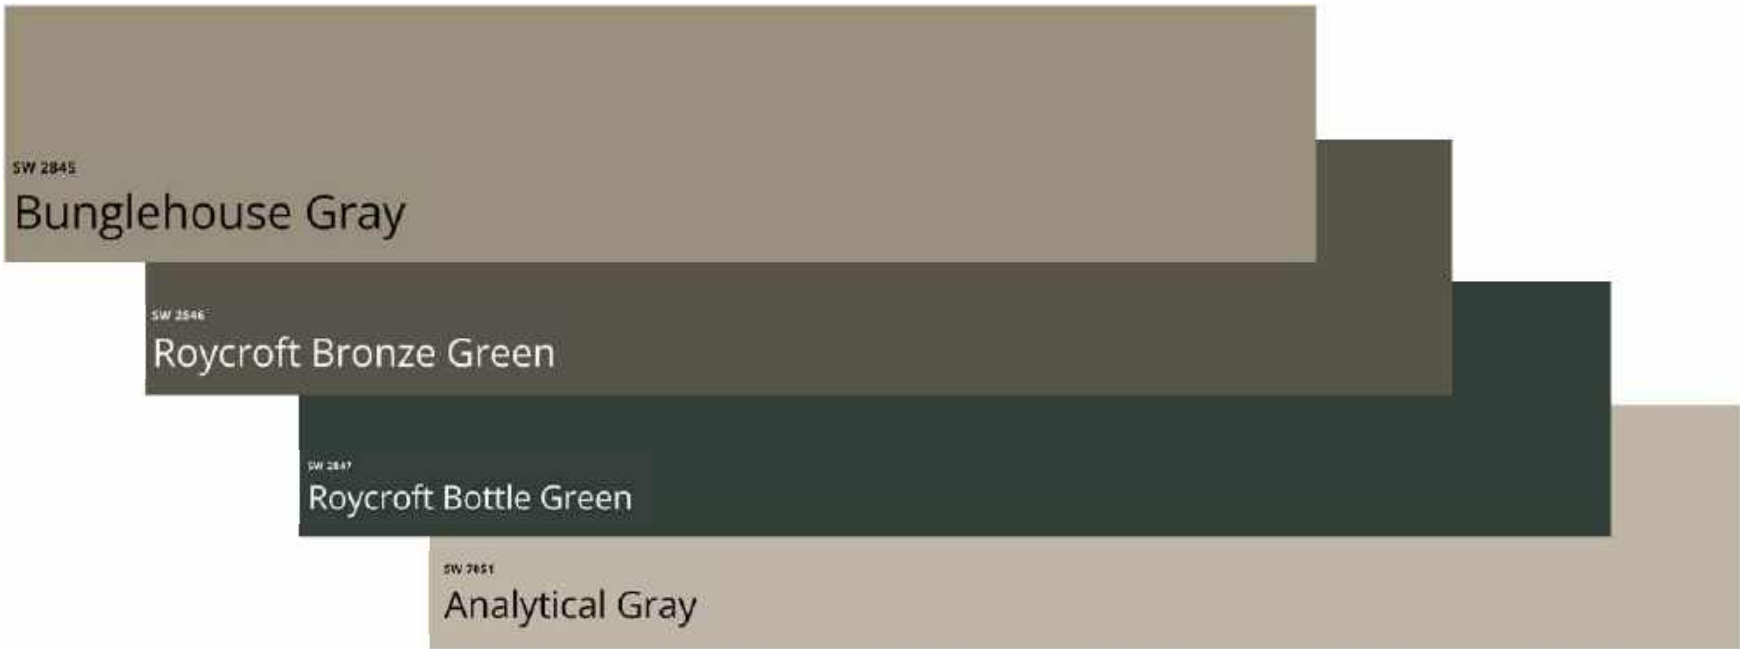

Color Scheme: #7-WM

Base (Body) Color	Trim	Front Door	Garage Door Options	Optional Accent
<i>SW 2845 Bunglehouse Gray</i>	<i>SW 2846 Roycroft Bronze Green</i>	<i>SW 2847 Roycroft Bottle Green</i>	<i>Same as base color or SW 7051 Analytical Gray</i>	<i>SW 7051 Analytical Gray</i>