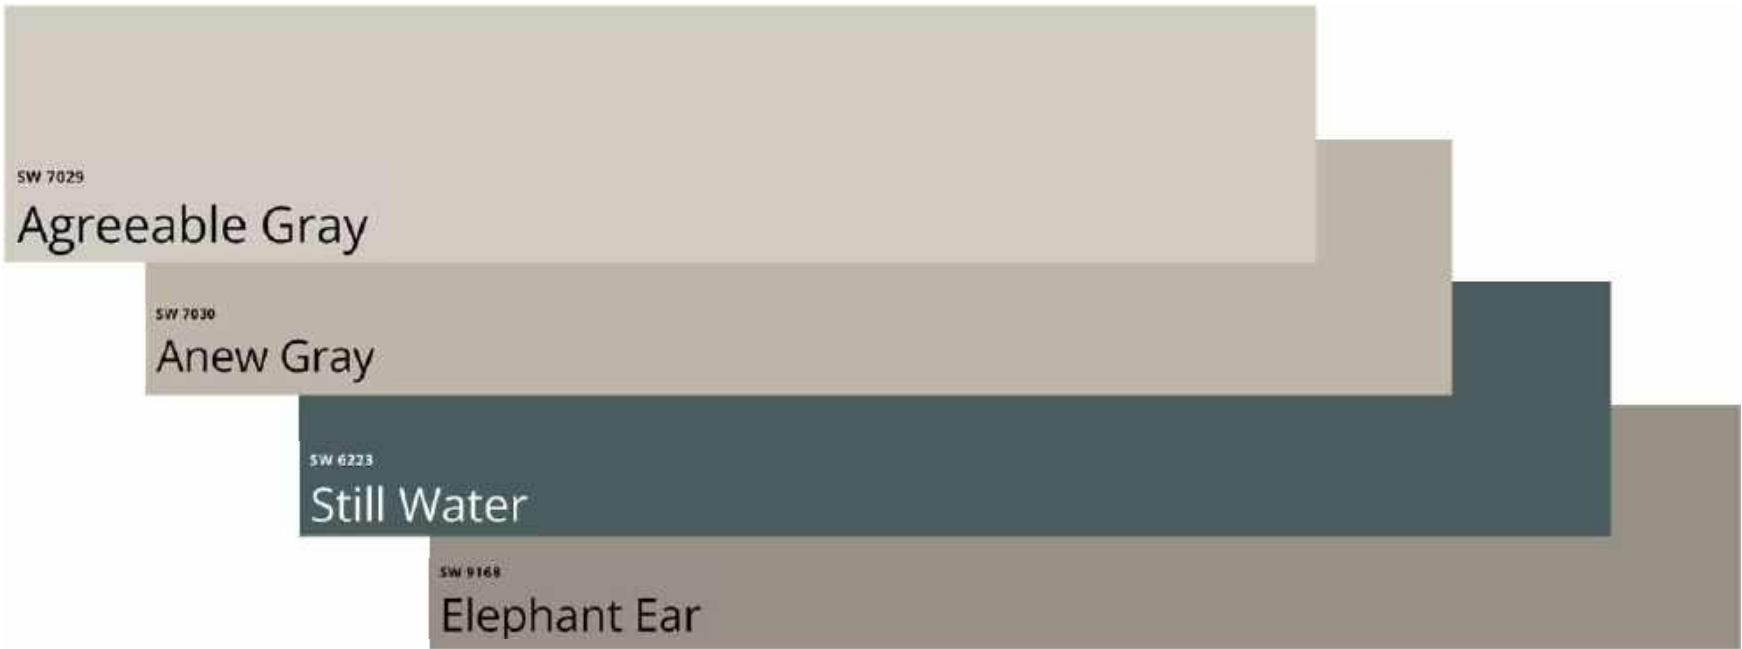

Color Scheme: #30-GH

Base (Body) Color	Trim	Front Door	Garage Door Options	Optional Accent
<i>SW 7029 Agreeable Gray</i>	<i>SW 7030 Anew Gray</i>	<i>SW 9168 Elephant Ear</i>	<i>Same as base color or SW 9168 Elephant Ear</i>	<i>SW 6223 Still Water</i>